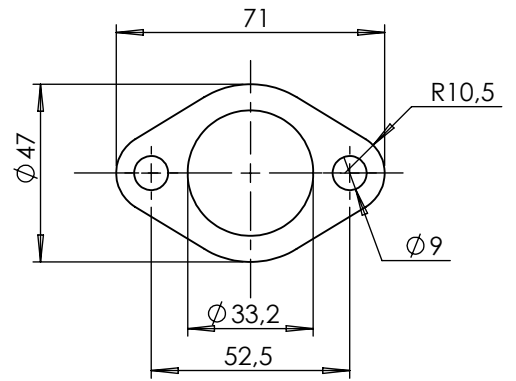

S.s cylinder bushing
Cod. 204640

Flange 43E Sp. 5mm
Cod. 206308

ART.3397E

HONDA PCX 125

FULL SYSTEM 1/1 - GP CORSA EVO - CARBON