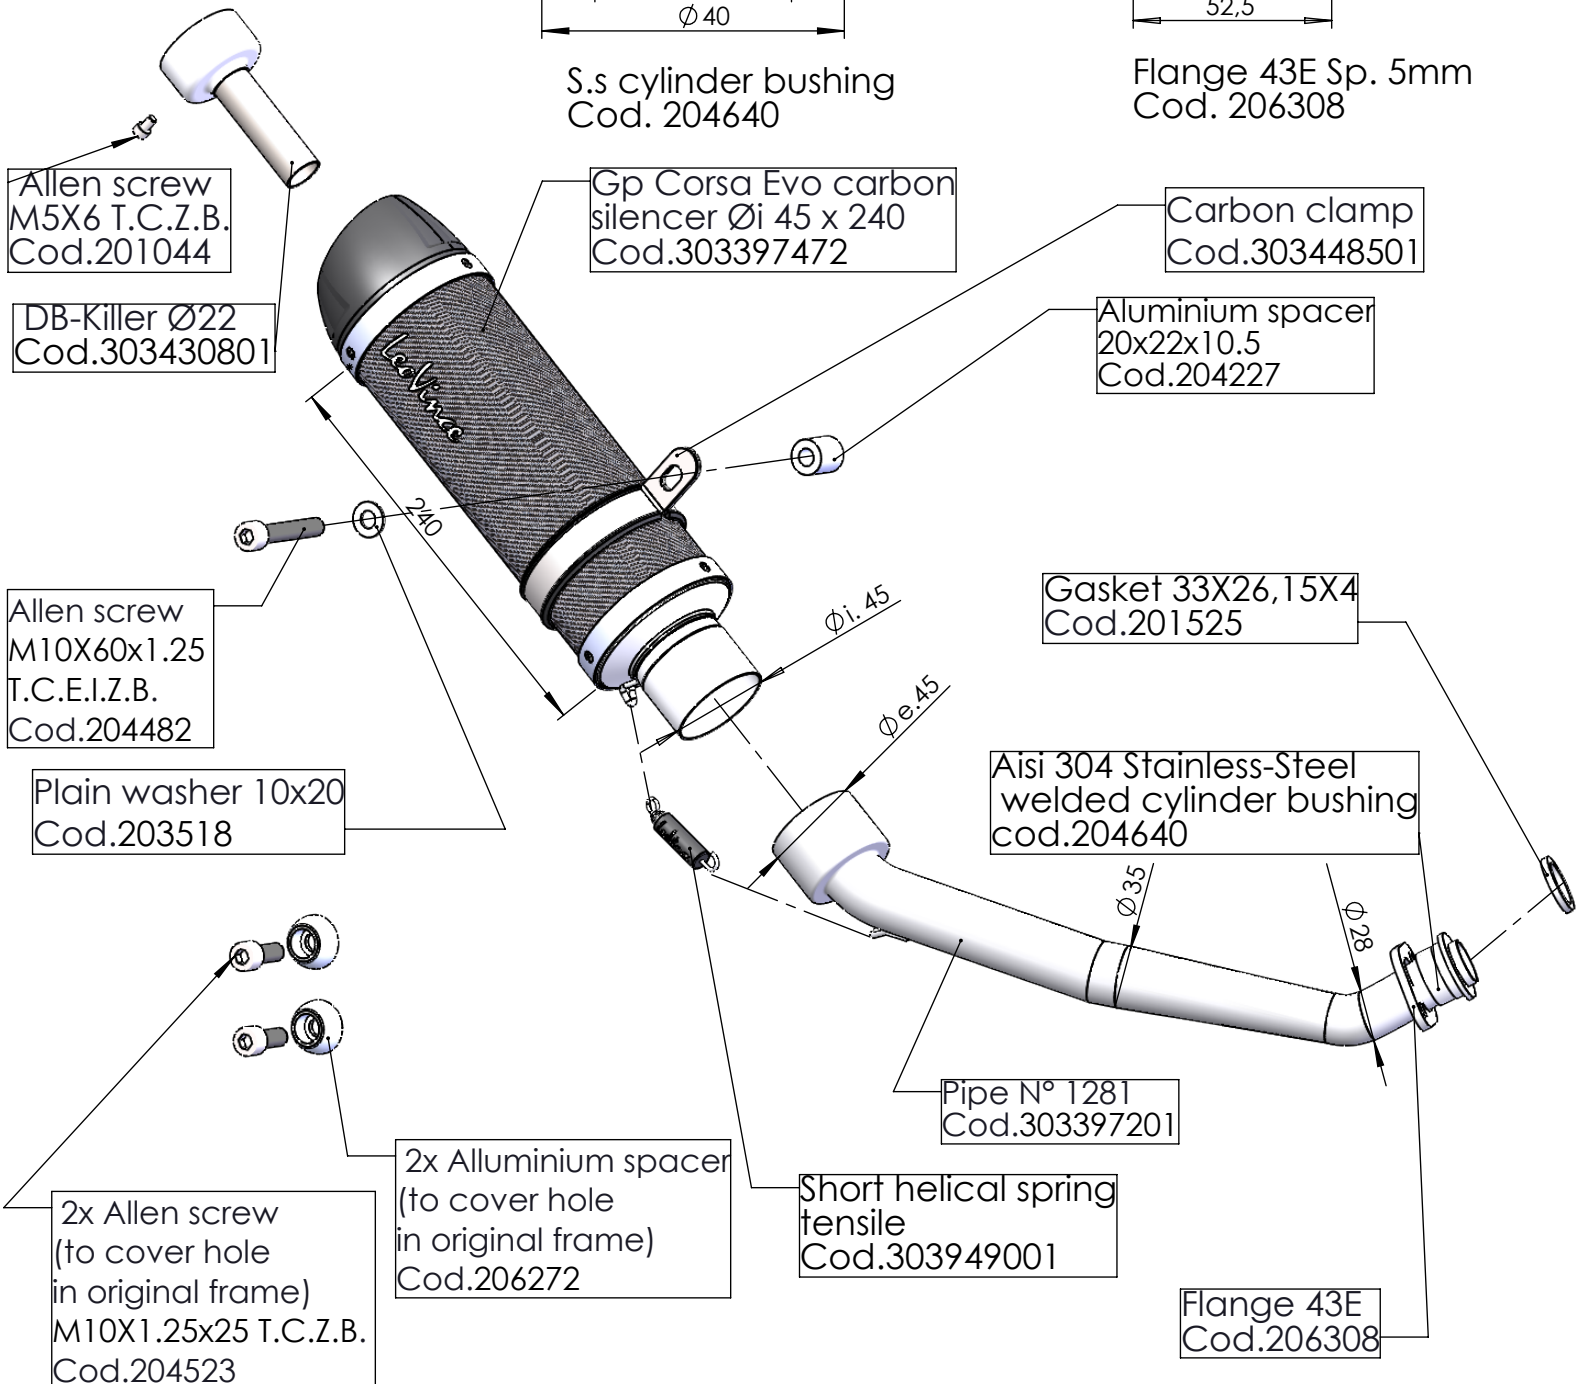

S.s cylinder bushing
Cod. 204640

Flange 43E Sp. 5mm
Cod. 206308

ART.3397E

HONDA PCX 125

FULL SYSTEM 1/1 - GP CORSA EVO - CARBON