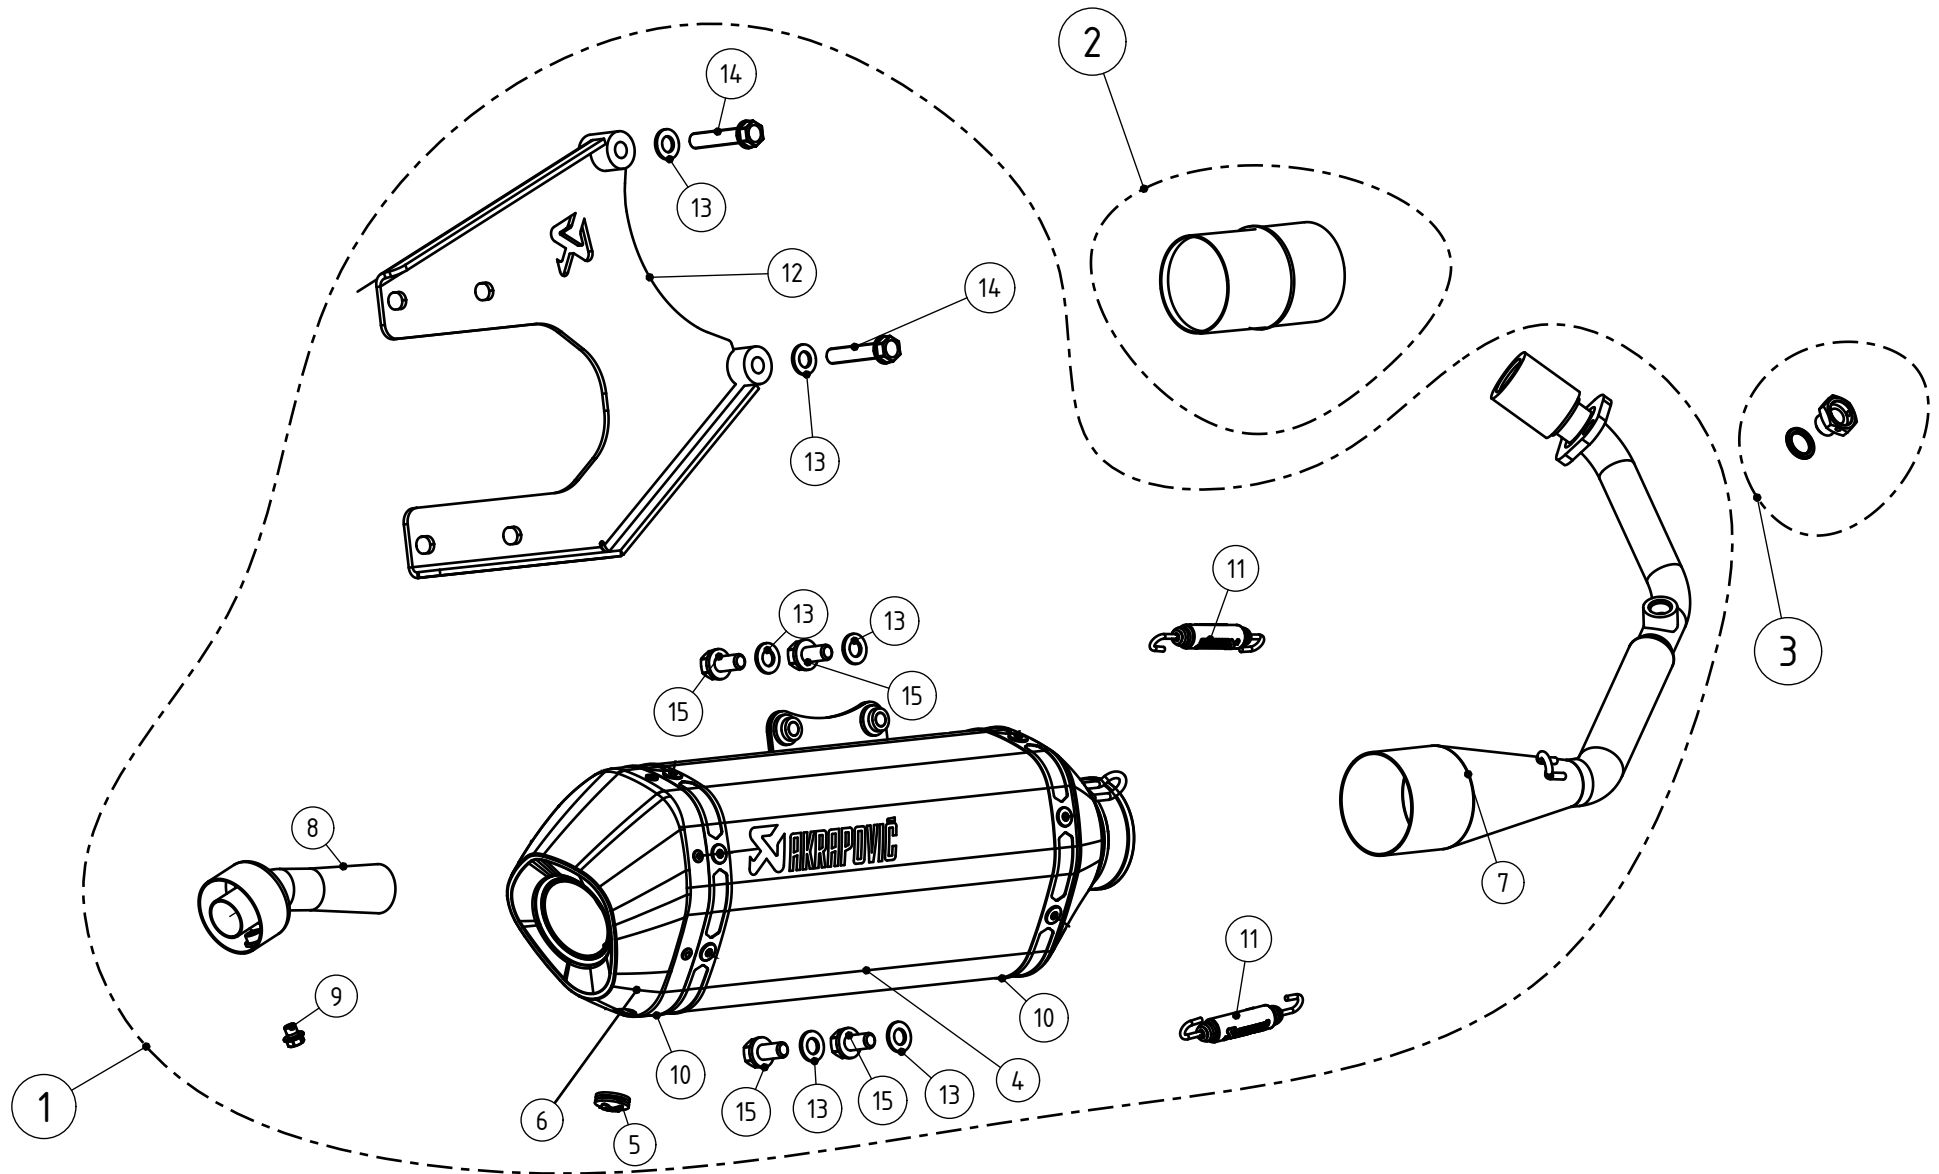

WARNING! EC TYPE APPROVAL IS VALID ONLY WHEN OPTIONAL CATALYTIC CONVERTER IS INSTALLED!

MUFFLER REPAIR KITS	
REPACK	16
SLEEVE	17

No.	SALES CODE	DESCRIPTION	QTY.
1	S-VE125R1-HZBL	slip on system	1
2	P-KAT-038	catalyst opc.	1
3	P-LBSB4	lambda plug	1
4	M-HZ06002SS	muffler	1
5	P-GUV004	rubber insert	1
6	V-EC56	end cap	1
7	H-VE125R1	header	1
8	V-TUV018/4	noise insert SS	1
9	P-FB56	bolt	1
10	P-TT19	belt TI for CA sleeve	2
11	P-S2/1	spring	2
12	P-X138	bracket SS black	1
13	P-DR38	washer	6
14	P-FB11	bolt	2
15	P-FB30	screw FE	4
16	P-RPCK113	muffler repack kit	1
17	P-RKS411ZSS27	muffler sleeve kit	1