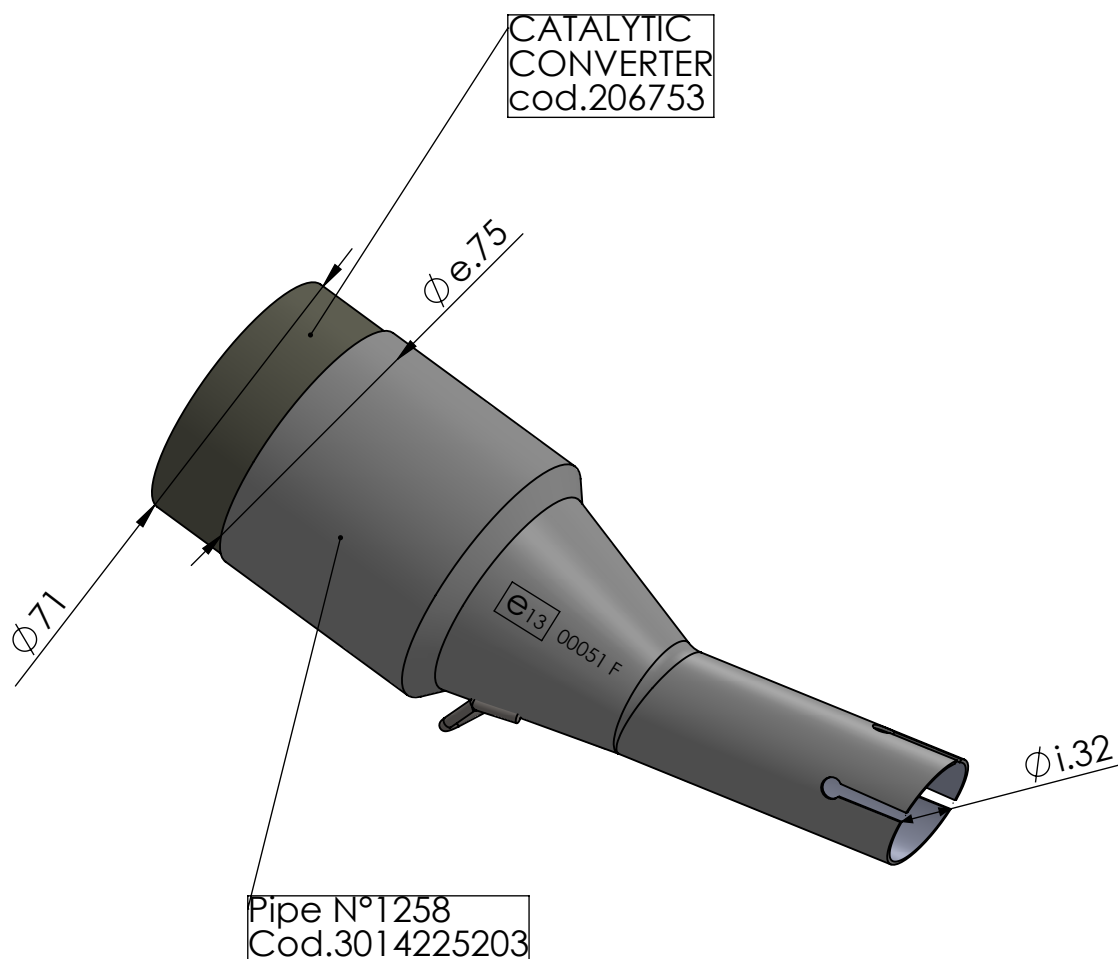

EU- APPROVED CATALYTIC CONVERTER MANIFOLD

ART. 16023

YAMAHA X-MAX 300 / IRON MAX

SUITABLE FOR LEOVINCE ART. 14225E-14225EK-14054-14054K