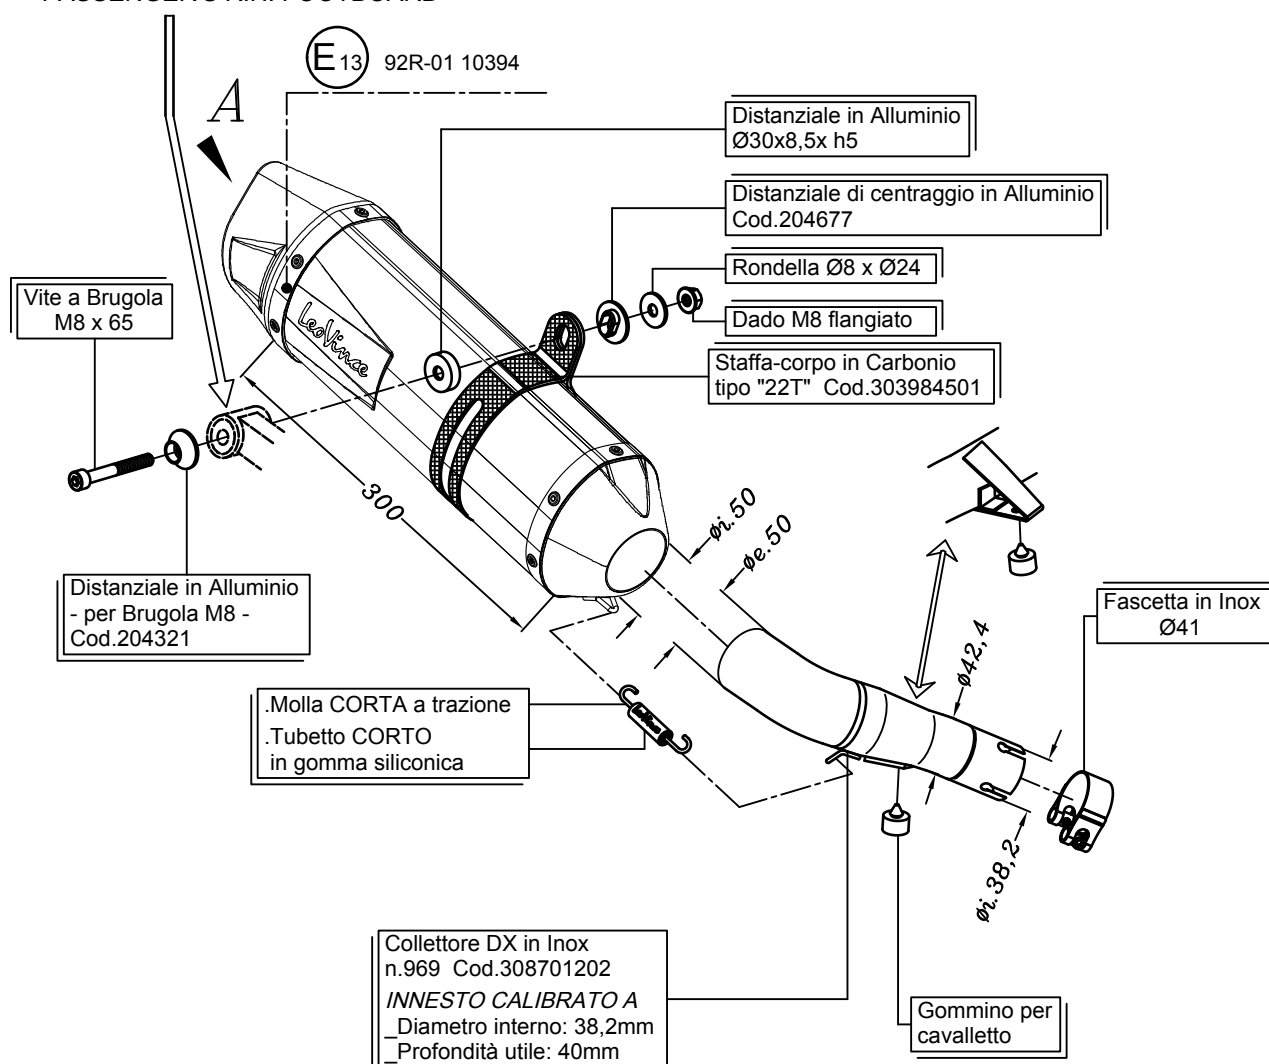

PEDANA PASSEGGERO DX
PASSENGER'S R.H. FOOTBOARD

Art.14189E

Slip-on "LV ONE EVO" Stainless Steel

HONDA INTEGRA 750/DCT/ABS

HONDA INTEGRA 750/DCT/ABS (35 kW)

HONDA NC 750 S/DCT/ABS

HONDA NC 750 S/DCT/ABS (35 kW)

HONDA NC 750 X/DCT/ABS

HONDA NC 750 X/DCT/ABS (35 kW)