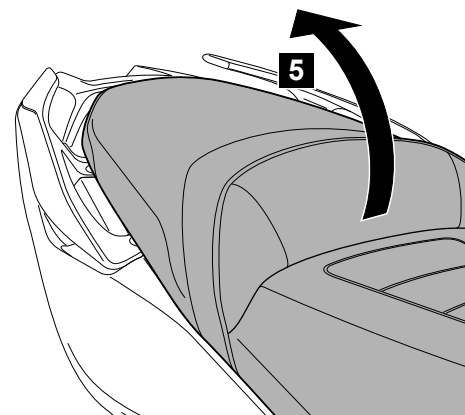

T-Max (2017) Back-Rest Set Kit

BV1-F84U0-**-**

Posnr.	QTY		
①	1		
②	1		
③	1		BV1-F843F-00-00 Grey BV1-F843F-10-00 Gold BV1-F843F-20-00 Blue
④	1		M6x15
⑤	1		BV1-F48D0-00-00 NOT INCLUDED
⑥	3		M8x25
⑦	2		M8x Ø20
⑧	2		M8x Ø30

T-Max (2017) Back-Rest Set Kit