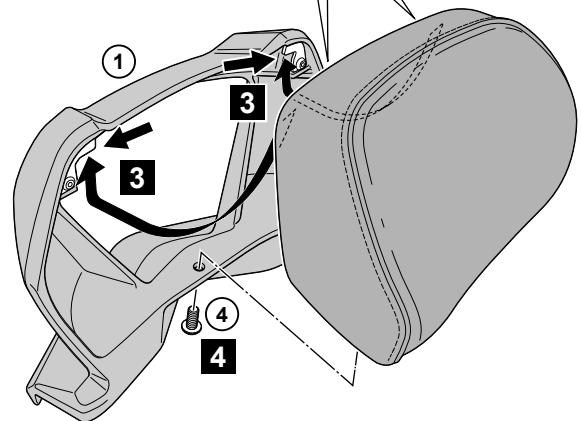

T-Max (2017) Back-Rest Set Kit

BV1-F84U0-**-**

Posnr.	QTY		
①	1		
②	1		
③	1		BV1-F843F-00-00 Grey BV1-F843F-10-00 Gold BV1-F843F-20-00 Blue
④	1		M6x15
⑤	1		BV1-F48D0-00-00 NOT INCLUDED
⑥	3		M8x25
⑦	2		M8x Ø20
⑧	2		M8x Ø30

T-Max (2017) Back-Rest Set Kit