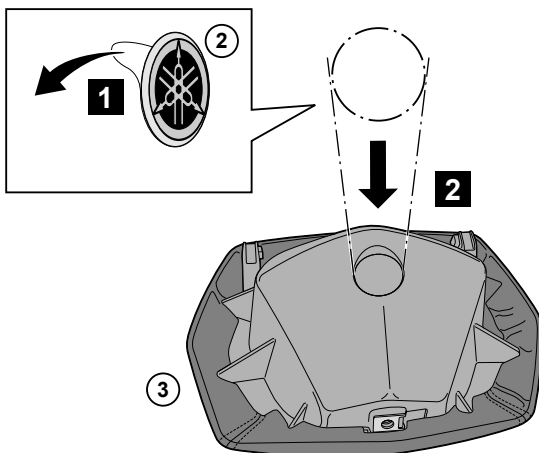

T-Max (2017) Back-Rest Set Kit

BV1-F84U0-**-**

Posnr.	QTY		
①	1		
②	1		
③	1		BV1-F843F-00-00 Grey BV1-F843F-10-00 Gold BV1-F843F-20-00 Blue
④	1		M6x15
⑤	1		BV1-F48D0-00-00 NOT INCLUDED
⑥	3		M8x25
⑦	2		M8x Ø20
⑧	2		M8x Ø30

T-Max (2017) Back-Rest Set Kit