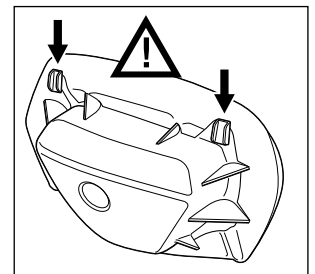

T-Max (2017) Back-Rest Set Kit

BV1-F84U0-**-**

Posnr.	QTY		
①	1		
②	1		
③	1		BV1-F843F-00-00 Grey BV1-F843F-10-00 Gold BV1-F843F-20-00 Blue
④	1		M6x15
⑤	1		BV1-F48D0-00-00 NOT INCLUDED
⑥	3		M8x25
⑦	2		M8x Ø20
⑧	2		M8x Ø30

T-Max (2017) Back-Rest Set Kit