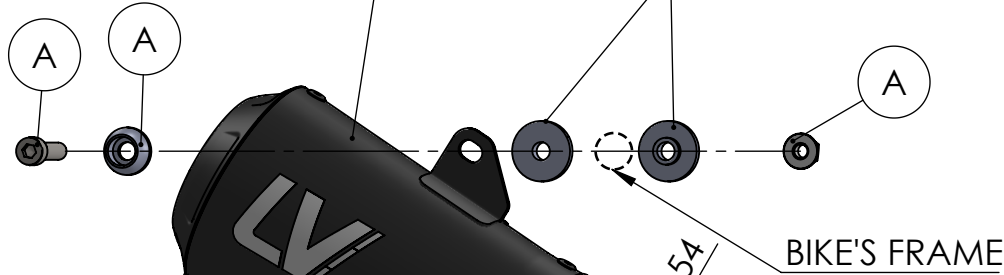

Muffler kit
Cod.3015239410R

ORIGINAL SPACER

BIKE'S FRAME

DO NOT USE ORIGINAL
GRAPHITE BUSHING

Link Pipe N°1394
cod. 3015249222R

Muffler repack kit
cod.414204R

Spring and rubber
replacement kit
Cod.303949001R

Strap in S.s.Ø49
Cod.300049540R

ART. 15249FB - SPARE PARTS

KTM DUKE 125 / DUKE 390

Ⓐ FITTING KIT cod.3015249602R