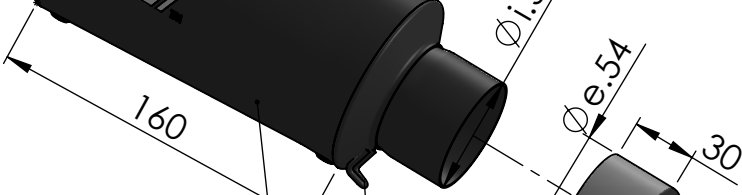

Muffler repack kit
cod.414204R