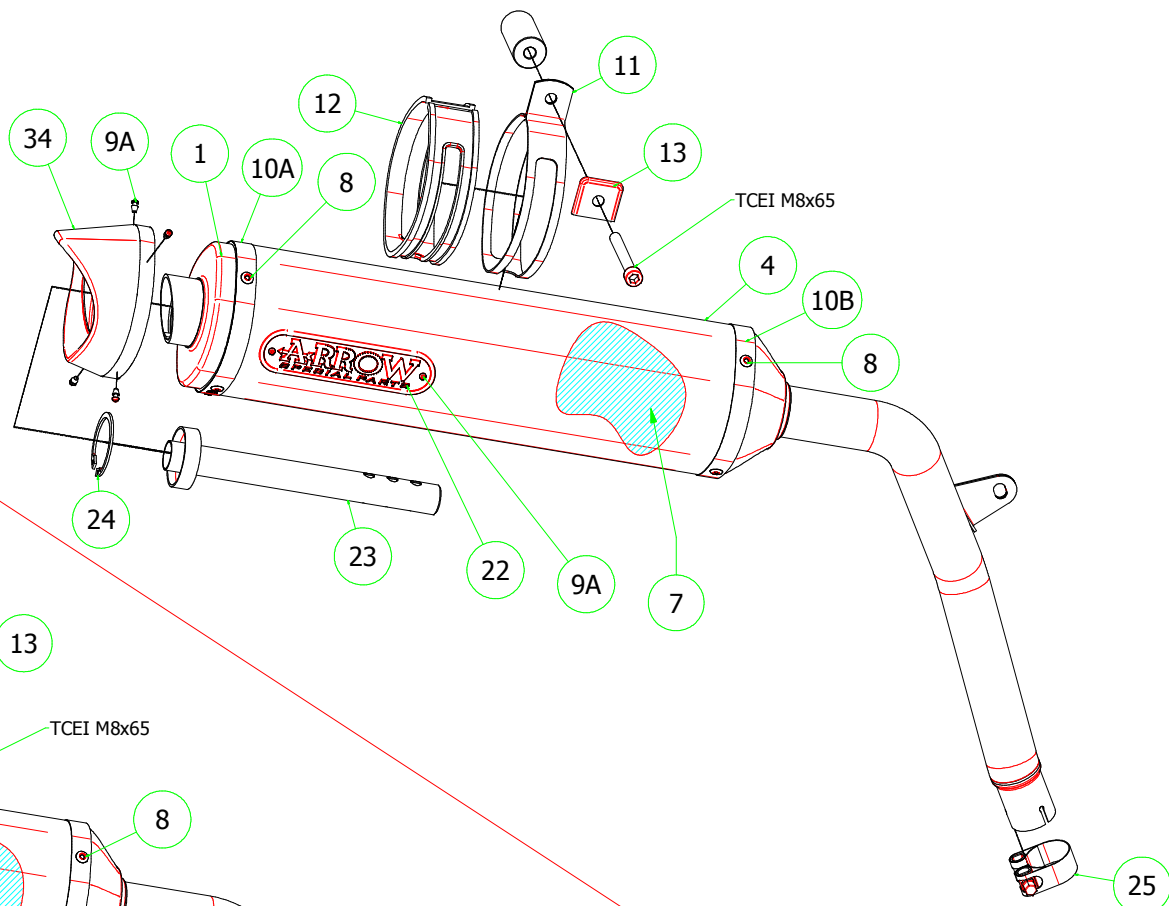

Honda XL 125 V Varadero '01-09

- 52503AKN Homologated Alluminium-Carbon (Dark Line)
- 52503AK Homologated Aluminium-Carbon