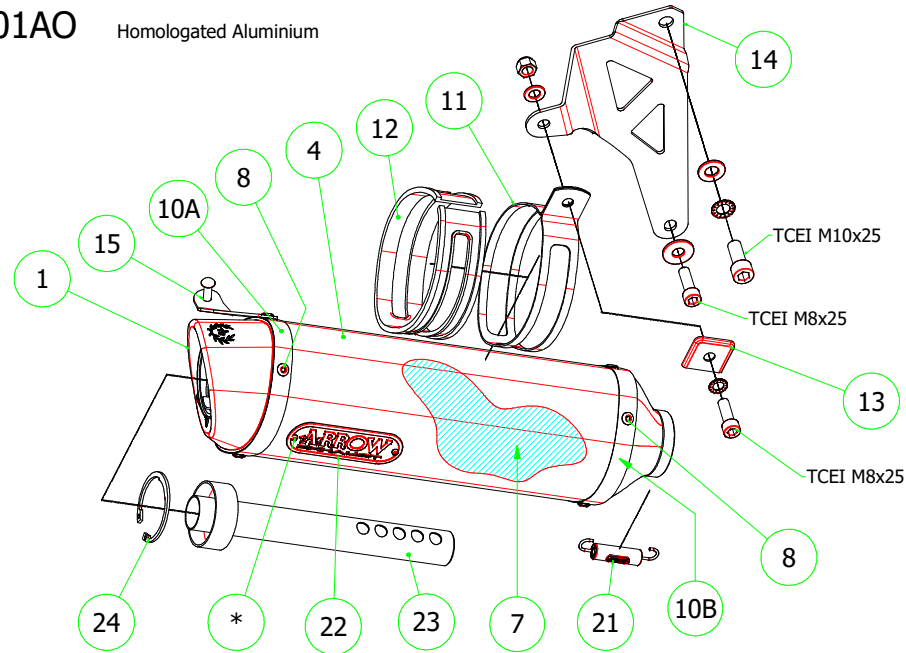

- 53501AON Homologated Aluminium (Dark Line)
- 53501AO Homologated Aluminium

* = 9A (AO) ; 9B (AON)

53034MI Catalytic Homologated Collector