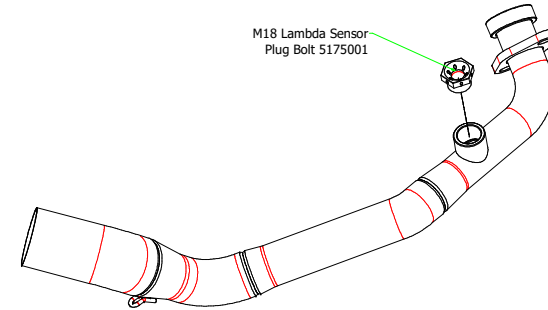

Yamaha BW'S 125 '10-13

- 53501AKN Homologated Aluminium (Dark Line)
- 53501AK Homologated Aluminium
- 53501PK Homologated Titanium

* = 9A (AK, PK) ; 9B (AKN)

- 53501AON Homologated Aluminium (Dark Line)
- 53501AO Homologated Aluminium

* = 9A (AO) ; 9B (AON)