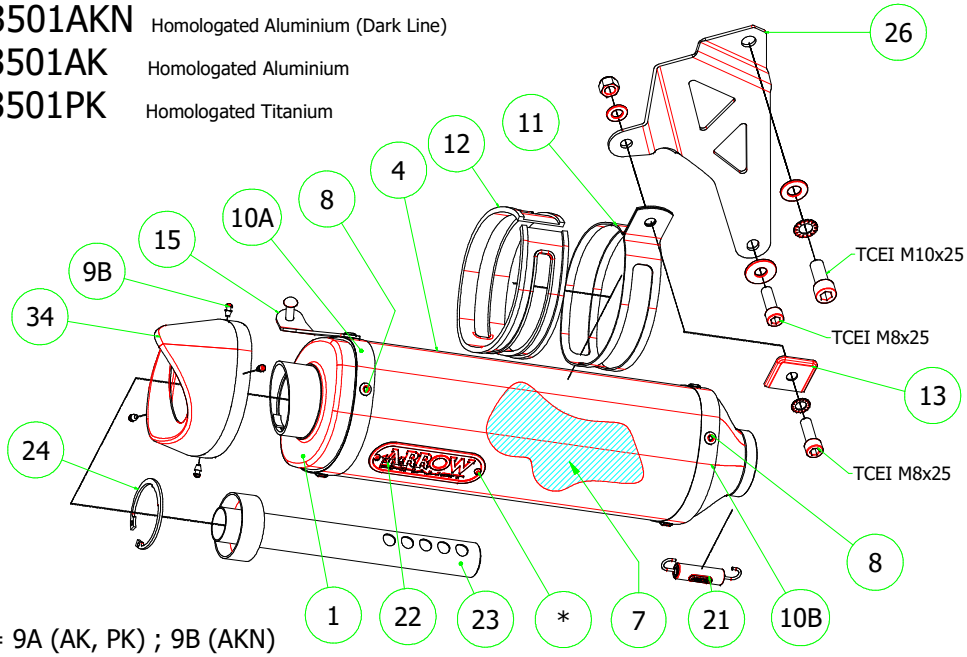

53034MI Catalytic Homologated Collector

Yamaha BW'S 125 '10-13

- 53501AKN Homologated Aluminium (Dark Line)
- 53501AK Homologated Aluminium
- 53501PK Homologated Titanium

* = 9A (AK, PK) ; 9B (AKN)

53034MI Racing Collector