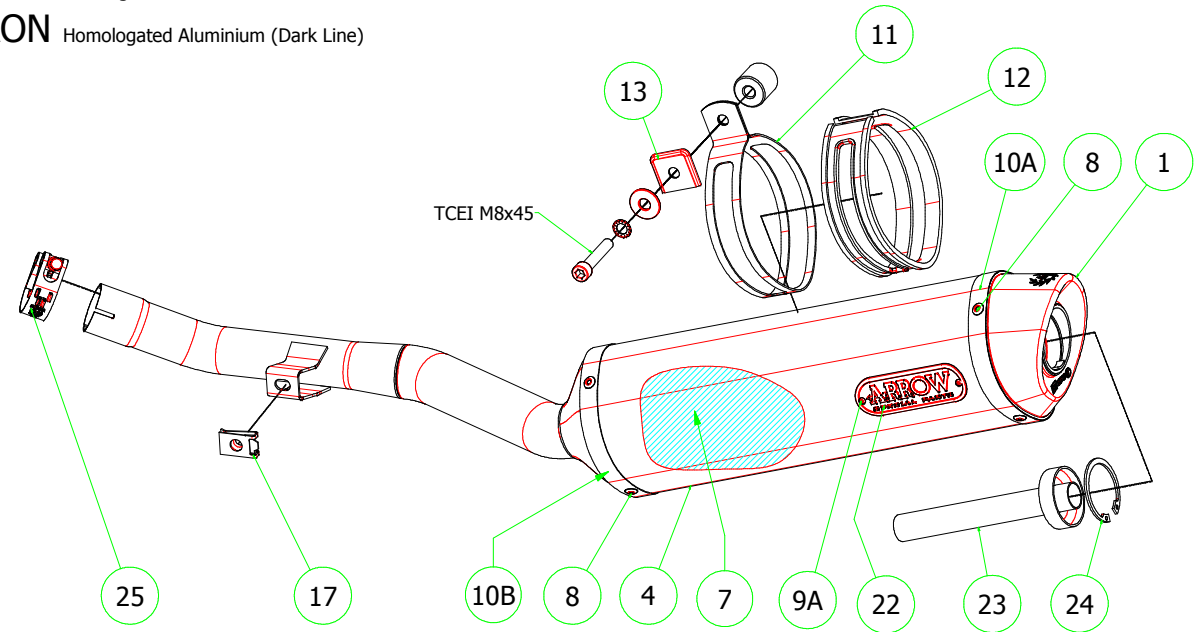

52505AO Homologated Aluminium
52505AON Homologated Aluminium (Dark Line)