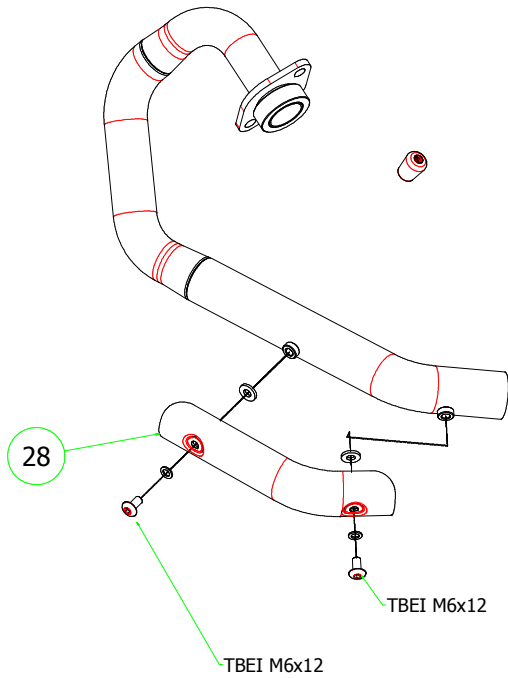

Yamaha WR 125 '09-12

52003MI Collettori / Collectors